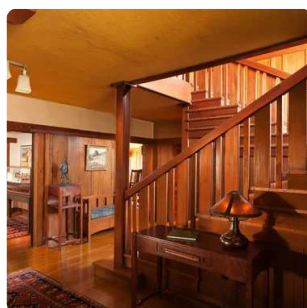

## Bolton House restoration

We renovated and restored the 1906 W.T. Bolton house by architects Charles and Henry Greene in Pasadena, California. The house had been modified and enlarged several times over the decades, and some of the original features were lost. Wherever possible we recovered the Greenes' original designs. Much of the interior could be restored, but the living room, entry terrace, and kitchen had to be rebuilt. Our designs were based on the 1906 house, or modeled on other Greene & Greene precedents.

Living room terrace

1906 W.T. Bolton House, Pasadena

1906 entry and terrace

Restored entry and stair

Entry and stair

Original entry door with leaded glass

Living room fireplace restored

Dining room and alcove restored

Sunroom restored

New Kitchen

Master bedroom restored

Backyard view with early additions

1906 W.T. Bolton House, Pasadena

Backyard view from southeast

First phase restoration

First phase restoration

Living room during restoration

Original fireplace uncovered