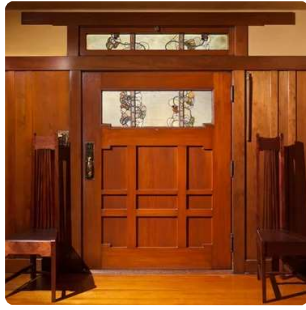

Living room terrace

1906 W.T. Bolton House, Pasadena

1906 entry and terrace

Restored entry and stair

Entry and stair

Original entry door with leaded glass

Living room fireplace restored

Dining room and alcove restored

Sunroom restored

New Kitchen

Master bedroom restored

Backyard view with early additions